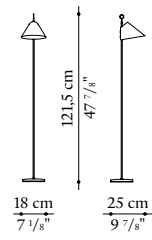

Monachella designed in 1953

D_LP3

<i>Asta</i>	ottone	<i>Stem</i>	brass
<i>Riflettore scorrevole</i>	alluminio verniciato	<i>Sliding reflector</i>	painted aluminium
<i>Basamento</i>	ghisa verniciata	<i>Base-frame</i>	painted cast iron
<i>Puntale</i>	feltro	<i>Ferrule</i>	felt

FINITURE, FINISHES

<i>Ottone</i>	0580T 0600C	finitura ottone finitura cromata	<i>Brass</i>	0580T 0600C	brass finish chromed finish
<i>Alluminio verniciato</i>	0799M	finitura grigio metallizzato	<i>Painted aluminium</i>	0799M	metallic grey finish
<i>Ghisa verniciata</i>	0055N	verniciato nero	<i>Painted cast-iron</i>	0055N	black painted