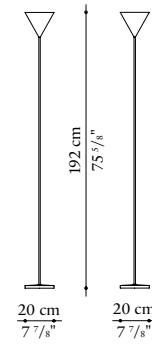

Imbuto designed in 1953

D_LP4

<i>Asta</i>	ottone	<i>Stem</i>	brass
<i>Riflettore a cono</i>	alluminio verniciato	<i>Cone-shaped reflector</i>	painted aluminium
<i>Basamento</i>	ghisa verniciata	<i>Base-frame</i>	painted cast iron
<i>Puntale</i>	feltro	<i>Base-frame</i>	felt

FINITURE, FINISHES

<i>Ottone</i>	0580T 0600C	finitura ottone finitura cromata	<i>Brass</i>	0580T 0600C	brass finish chromed finish
<i>Alluminio verniciato</i>	0799M 0023B	finitura grigio metallizzato verniciato bianco	<i>Painted aluminium</i>	0799M 0023B	metallic grey finish white painted
<i>Ghisa verniciata</i>	0055N	verniciato nero	<i>Painted cast-iron</i>	0055N	black painted