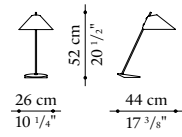

Base Ghisa designed in 1953

D_LP2

<i>Asta</i>	ottone	<i>Stem</i>	brass
<i>Riflettore scorrevole</i>	alluminio verniciato	<i>Sliding reflector</i>	painted aluminium
<i>Basamento</i>	ghisa verniciata	<i>Base-frame</i>	painted cast iron
<i>Puntale</i>	feltro	<i>Ferrule</i>	felt

FINITURE, FINISHES

<i>Ottone</i>	0580T 0600C	finitura ottone finitura cromata	<i>Brass</i>	0580T 0600C	brass finish chromed finish
<i>Alluminio verniciato</i>	0799M	finitura grigio metallizzato	<i>Painted aluminium</i>	0799M	metallic grey finish
<i>Ghisa verniciata</i>	0055N	verniciato nero	<i>Painted cast iron</i>	0055N	black painted